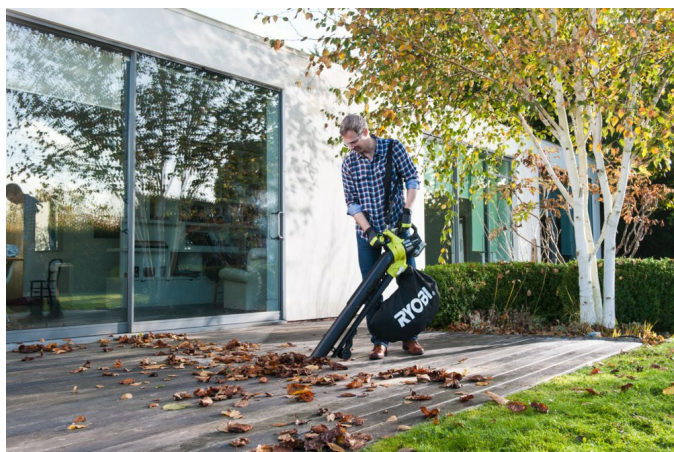

18V ONE+™ Cordless Brushless Leaf Blower Vacuum (Bare Tool) OBV18

RYOBI®

18V ONE+ **BRUSHLESS** **3 YEAR WARRANTY**

- High-performance brushless technology gives more power and runtime from the frictionless motor and greater clearer efficiency for you
- 2in1 design - blast leaves using the blower function and then at the simple flip of a switch, vacuum them up to ensure there are no leaves left behind
- Including overmould grip ensures supreme user comfort with less strain especially over extended use
- Incorporates a mulching feature which cuts leaves finely to a 10:1 ratio which allows for much more collection capacity, fewer disposal trips and emptying, plus can be used for composting and aid organic growing
- Variable speed for ultimate control during gardening tasks
- Including a 'Turbo' button which immediately turns up the power for those even tougher collecting jobs