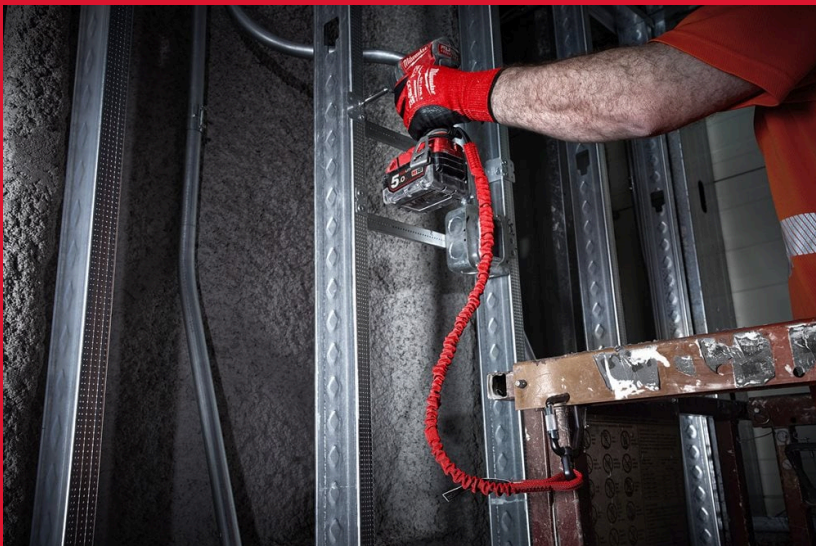

4.5 kg Locking Tool Lanyard - 1pc

LOCKING TOOL LANYARDS

- Superior shock absorption - gradually stop the tool if dropped.
- Double locking carabiner - ensures a secure connection that cannot become loose or slip off accidentally.
- Integrated swivel - prevents twists and tangles allowing increased mobility.
- Colour coded weight rating - easy identification of lanyard weight capacity.
- High versatility - lanyard accessories can be added to connect all tools to the lanyards.

Colour code	Red
Length (mm)	921
Article Number	4932471351