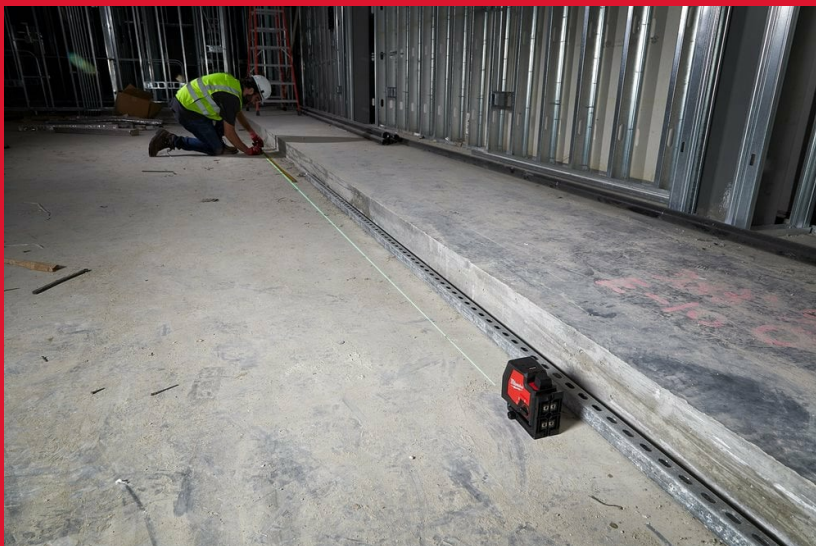

L4 CLL-301C

USB RECHARGEABLE GREEN CROSS LINE LASER

- REDLITHIUM™ USB rechargeable green cross line laser provides an all-in-one functionality with horizontal levelling and vertical alignment
- High intensity green laser diode for maximised visibility; up to 4x better visibility vs red lasers
- High intensity green beams provide a working range of 30 m and up to 100 m with a detector
- The rechargeable and removable REDLITHIUM™ USB 3.0 Ah battery provides all day run time of over 8 hours
- 1x REDLITHIUM™ USB 3.0 battery replaces up to 6,000 alkaline batteries over the lifetime of the battery
- 3 mode pendulum system: Manual Mode for use at any angle, Self-Levelling Mode that indicates out-of-level condition with a 4° self-levelling range and Pendulum Lock Mode to protect components during transport
- Integrated magnetic bracket with rear mounted amplified rare earth magnets, 1/4" tripod thread and hang hole - allows attachment to steel stud, wooden stud and tripod
- The bracket also provides the laser 360° rotation, with an integrated micro control knob for faster point to point alignment
- Robust over-moulded construction with an IP 54 rating, the laser is water/ debris resistant and can withstand up to 1 m drops
- Conveniently charge REDLITHIUM™ USB battery internally during use with micro-USB cable from USB power source or AC outlet
- Includes 1x track clip

Working range visible (m)	30
Max. run time with L4 B3 battery (h)	8
Accuracy (mm/m)	0.3
Weight with battery pack (EPTA) (kg)	0.90 (L4 B3)
Kit included	1 x L4 B3 Battery pack, USB cable and wall plug, Kitbox
Article Number	4933478098