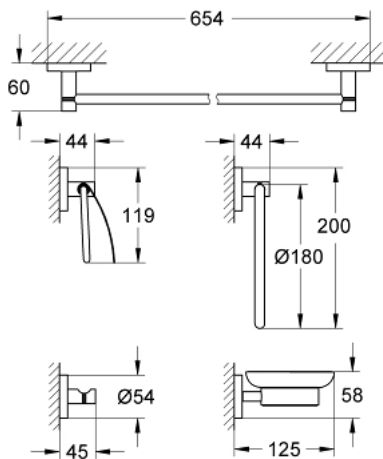

40 344 001 ESSENTIALS MASTER BATHROOM ACCESSORIES SET 5-IN-1

PRODUCT DESCRIPTION

- material: glass / metal
- towel ring (40 365 001)
- towel rail, 600 mm (40 366 001)
- robe hook (40 364 001)
- paper holder with cover (40 367 001)
- soap dish with holder (40 444 001)
- concealed fastening
- GROHE StarLight chrome finish

40 344 001 **ESSENTIALS MASTER BATHROOM ACCESSORIES SET 5-IN-1**

SPARE PARTS

1: Soap dish (Order-nr. 40368001)