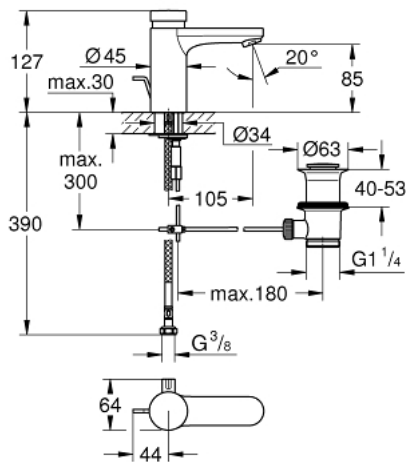

## 36 318 000 EUROSMART COSMOPOLITAN T SELF-CLOSING BASIN MIXER WITH MIXING DEVICE AND ADJUSTABLE TEMPERATURE LIMITER

### PRODUCT DESCRIPTION

- GROHE StarLight chrome finish
- pop-up waste set 1 1/4"
- 3 adjustable flow times: short - medium - long (factory setting: short), approx. 7, 15, 30 sec (pressure dependent)
- pressure range 0.5 to 6 bar
- flexible connection hoses
- non-return valve
- dirt strainers

## 36 318 000 EUROSART COSMOPOLITAN T SELF-CLOSING BASIN MIXER WITH MIXING DEVICE AND ADJUSTABLE TEMPERATURE LIMITER

### SPARE PARTS

- 1: Cartridge (Order-nr. 42412000)
- 1.1: Rings (Order-nr. 4282000M)
- 1.2: Seal kit (Order-nr. 4271500M)
- 2: Pop-up rod (Order-nr. 46739000)
- 3: Mousseur (Order-nr. 48159000)
- 4: Mixing lever (Order-nr. 42401000)
- 4.1: Sealing washer (Order-nr. 4284000M)
- 5: Mounting set (Order-nr. 42400000)
- 6: Non-return valve (Order-nr. 4257200M)
- 7: Filter (Order-nr. 4241300M)
- 8: Waste set 1 1/4" (Order-nr. 28910000)
- 8.1: Plug (Order-nr. 07182000)
- 8.2: Eccentric rod (Order-nr. 07052000)
- 9: Rotation lock (Order-nr. 36276000)\*
- 10: Mousseur (Order-nr. 36133000)\*
- 11: Mounting wrench (Order-nr. 19017000)\*
- 12: Eccentric rod (Order-nr. 07341000)\*
- 13: Hidden mixing device