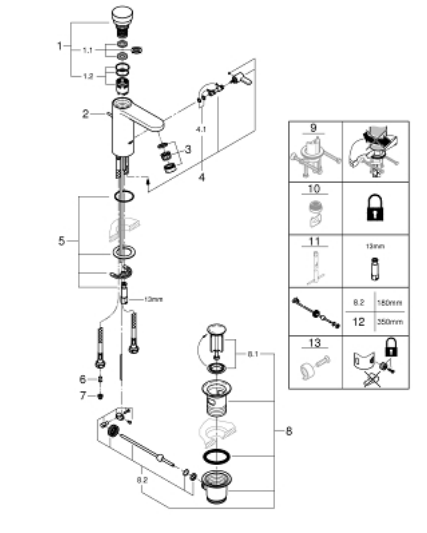

### PRODUCT DESCRIPTION

- GROHE StarLight chrome finish
- pop-up waste set 1 1/4"
- 3 adjustable flow times: short - medium - long (factory setting: short), approx. 7, 15, 30 sec (pressure dependent)
- pressure range 0.5 to 6 bar
- flexible connection hoses
- non-return valve
- dirt strainers

### SPARE PARTS

- 1: Cartridge (Order-nr. 42412000)
- 1.1: Rings (Order-nr. 4282000M)
- 1.2: Seal kit (Order-nr. 4271500M)
- 2: Pop-up rod (Order-nr. 46739000)
- 3: Mousseur (Order-nr. 48159000)
- 4: Mixing lever (Order-nr. 42401000)
- 4.1: Sealing washer (Order-nr. 4284000M)
- 5: Mounting set (Order-nr. 42400000)
- 6: Non-return valve (Order-nr. 4257200M)
- 7: Filter (Order-nr. 4241300M)
- 8: Waste set 1 1/4" (Order-nr. 28910000)
- 8.1: Plug (Order-nr. 07182000)
- 8.2: Eccentric rod (Order-nr. 07052000)
- 9: Rotation lock (Order-nr. 36276000)\*
- 10: Mousseur (Order-nr. 36133000)\*
- 11: Mounting wrench (Order-nr. 19017000)\*
- 12: Eccentric rod (Order-nr. 07341000)\*
- 13: Hidden mixing device