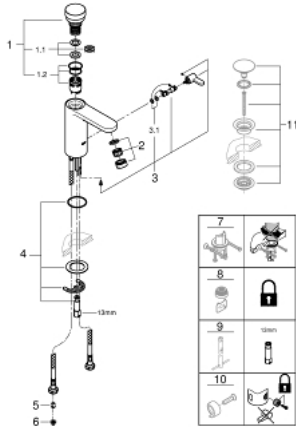

36 317 000 **EUROSMART COSMOPOLITAN T SELF-CLOSING BASIN MIXER WITH MIXING DEVICE AND ADJUSTABLE TEMPERATURE LIMITER**

PRODUCT DESCRIPTION

- GROHE StarLight chrome finish
- GROHE EcoJoy 5.7 l/min. flow limiter
- 3 adjustable flow times: short - medium - long (factory setting: short), approx. 7, 15, 30 sec (pressure dependent)
- pressure range 0.5 to 6 bar
- flexible connection hoses
- non-return valve
- dirt strainers

36 317 000 EUROSMART COSMOPOLITAN T SELF-CLOSING BASIN MIXER WITH MIXING DEVICE AND ADJUSTABLE TEMPERATURE LIMITER

SPARE PARTS

- 1: Cartridge (Order-nr. 42412000)
- 1.1: Rings (Order-nr. 4282000M)
- 1.2: Seal kit (Order-nr. 4271500M)
- 2: Mousseur (Order-nr. 48159000)
- 3: Mixing lever (Order-nr. 42401000)
- 3.1: Sealing washer (Order-nr. 4284000M)
- 4: Mounting set (Order-nr. 42400000)
- 5: Non-return valve (Order-nr. 4257200M)
- 6: Filter (Order-nr. 4241300M)
- 7: Rotation lock (Order-nr. 36276000)*
- 8: Mousseur (Order-nr. 36133000)*
- 9: Mounting wrench (Order-nr. 19017000)*
- 10: Hidden mixing device

(Order-nr. 42408000)*

11: Waste set with push-open plug (Order-nr. 65807000)*

* Optional accessories