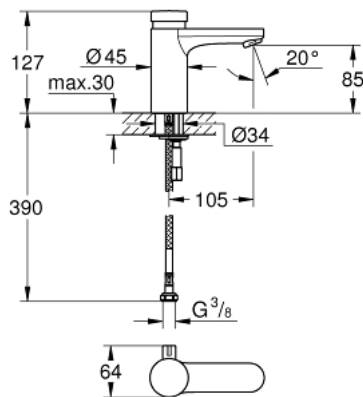

36 317 000 **EUROSMART COSMOPOLITAN T SELF-CLOSING BASIN MIXER WITH MIXING DEVICE AND ADJUSTABLE TEMPERATURE LIMITER**

PRODUCT DESCRIPTION

- GROHE StarLight chrome finish
- GROHE EcoJoy 5.7 l/min. flow limiter
- 3 adjustable flow times: short - medium - long (factory setting: short), approx. 7, 15, 30 sec (pressure dependent)
- pressure range 0.5 to 6 bar
- flexible connection hoses
- non-return valve
- dirt strainers

36 317 000 EUROSMART COSMOPOLITAN T SELF-CLOSING BASIN MIXER WITH MIXING DEVICE AND ADJUSTABLE TEMPERATURE LIMITER

SPARE PARTS

- 1: Cartridge (Order-nr. 42412000)
- 1.1: Rings (Order-nr. 4282000M)
- 1.2: Seal kit (Order-nr. 4271500M)
- 2: Mousseur (Order-nr. 48159000)
- 3: Mixing lever (Order-nr. 42401000)
- 3.1: Sealing washer (Order-nr. 4284000M)
- 4: Mounting set (Order-nr. 42400000)
- 5: Non-return valve (Order-nr. 4257200M)
- 6: Filter (Order-nr. 4241300M)
- 7: Rotation lock (Order-nr. 36276000)*
- 8: Mousseur (Order-nr. 36133000)*
- 9: Mounting wrench (Order-nr. 19017000)*
- 10: Hidden mixing device

(Order-nr. 42408000)*

11: Waste set with push-open plug (Order-nr. 65807000)*

* Optional accessories