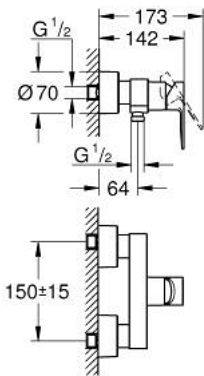

33 865 001 LINEARE SINGLE-LEVER SHOWER MIXER 1/2"

PRODUCT DESCRIPTION

- Colour: Chrome
- wall mounted
- metal lever
- GROHE SilkMove 35 mm ceramic cartridge
- with temperature limiter
- GROHE Long-Life finish
- shower outlet 1/2"
- integrated non-return valve
- covered S-unions
- protected against backflow

33 865 001 LINEARE SINGLE-LEVER SHOWER MIXER 1/2"

SPARE PARTS, July 2016 – now

- 1: Lever (Spare part-nr. 46987000)
- 2: Cartridge (Spare part-nr. 46374000)
- 3: Non-return valve (Spare part-nr. 08565000)
- 4: Screw joint (Spare part-nr. 45044000)
- 5: S-union (Spare part-nr. 12693000)
- 6: Extension 30 (Spare part-nr. 46238000)*
- 7: Socket Spanner (Spare part-nr. 19332000)*
- 8: Special Spanner (Spare part-nr. 19377000)*