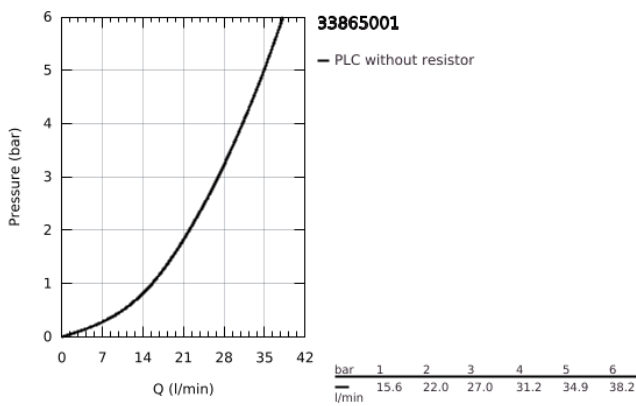

33 865 001 LINEARE SINGLE-LEVER SHOWER MIXER 1/2"

PRODUCT DESCRIPTION

- Colour: Chrome
- wall mounted
- metal lever
- GROHE SilkMove 35 mm ceramic cartridge
- with temperature limiter
- GROHE Long-Life finish
- shower outlet 1/2"
- integrated non-return valve
- covered S-unions
- protected against backflow

33 865 001 LINEARE SINGLE-LEVER SHOWER MIXER 1/2"

SPARE PARTS, July 2016 – now

- 1: Lever (Spare part-nr. 46987000)
- 2: Cartridge (Spare part-nr. 46374000)
- 3: Non-return valve (Spare part-nr. 08565000)
- 4: Screw joint (Spare part-nr. 45044000)
- 5: S-union (Spare part-nr. 12693000)
- 6: Extension 30 (Spare part-nr. 46238000)*
- 7: Socket Spanner (Spare part-nr. 19332000)*
- 8: Special Spanner (Spare part-nr. 19377000)*