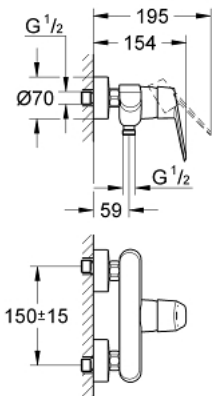

33 569 002 **EURODISC COSMOPOLITAN SINGLE-LEVER SHOWER MIXER 1/2"**

**PRODUCT DESCRIPTION**

- Colour: Chrome
- wall mounted
- metal lever
- GROHE SilkMove 46 mm ceramic cartridge
- GROHE Long-Life finish
- adjustable flow rate limiter
- adjustable minimum flow rate 2.5 l/min
- shower bottom outlet 1/2"
- integrated non-return valve
- S-unions
- protected against backflow
- optional temperature limiter (46 308 000)

## 33 569 002 EURODISC COSMOPOLITAN SINGLE-LEVER SHOWER MIXER 1/2"

### SPARE PARTS, March 2010 – now

- 1: Lever (Spare part-nr. 46743000)
  - 2: Shield for cross handle (Spare part-nr. 46427000)
  - 3: Cartridge (Spare part-nr. 46048000)
  - 4: Screw joint (Spare part-nr. 45044000)
  - 5: S-union (Spare part-nr. 12662000)
  - 6: Non-return valve (Spare part-nr. 08565000)
  - 7: Temperature limiter (Spare part-nr. 46308000)\*
  - 8: Extension 3/4", 20 mm (Spare part-nr. 0713000M)\*
  - 9: Special Spanner (Spare part-nr. 19377000)\*
- \* Optional accessories