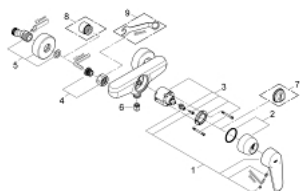

33 569 002 **EURODISC COSMOPOLITAN SINGLE-LEVER SHOWER MIXER 1/2"**

**PRODUCT DESCRIPTION**

- Colour: Chrome
- wall mounted
- metal lever
- GROHE SilkMove 46 mm ceramic cartridge
- GROHE Long-Life finish
- adjustable flow rate limiter
- adjustable minimum flow rate 2.5 l/min
- shower bottom outlet 1/2"
- integrated non-return valve
- S-unions
- protected against backflow
- optional temperature limiter (46 308 000)

## 33 569 002 EURODISC COSMOPOLITAN SINGLE-LEVER SHOWER MIXER 1/2"

### SPARE PARTS, March 2010 – now

- 1: Lever (Spare part-nr. 46743000)
  - 2: Shield for cross handle (Spare part-nr. 46427000)
  - 3: Cartridge (Spare part-nr. 46048000)
  - 4: Screw joint (Spare part-nr. 45044000)
  - 5: S-union (Spare part-nr. 12662000)
  - 6: Non-return valve (Spare part-nr. 08565000)
  - 7: Temperature limiter (Spare part-nr. 46308000)\*
  - 8: Extension 3/4", 20 mm (Spare part-nr. 0713000M)\*
  - 9: Special Spanner (Spare part-nr. 19377000)\*
- \* Optional accessories