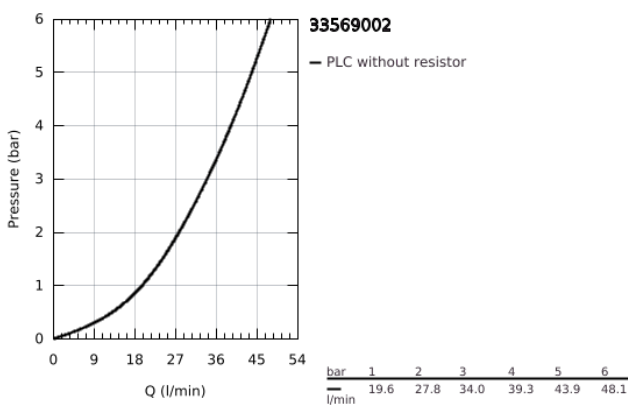

33 569 002 **EURODISC COSMOPOLITAN SINGLE-LEVER SHOWER MIXER 1/2"**

**PRODUCT DESCRIPTION**

- Colour: Chrome
- wall mounted
- metal lever
- GROHE SilkMove 46 mm ceramic cartridge
- GROHE Long-Life finish
- adjustable flow rate limiter
- adjustable minimum flow rate 2.5 l/min
- shower bottom outlet 1/2"
- integrated non-return valve
- S-unions
- protected against backflow
- optional temperature limiter (46 308 000)

## 33 569 002 EURODISC COSMOPOLITAN SINGLE-LEVER SHOWER MIXER 1/2"