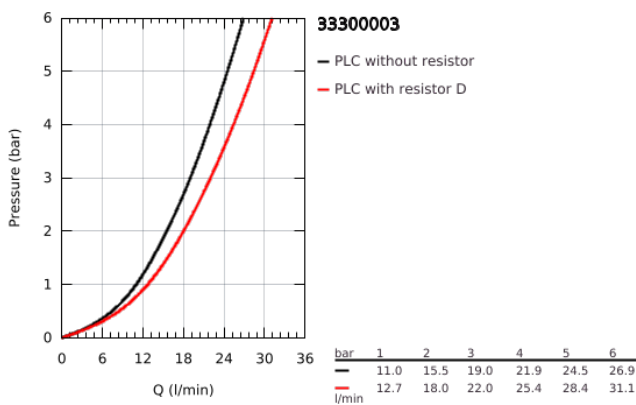

### 33 300 003 EUROSMART SINGLE-LEVER BATH MIXER 1/2"

#### PRODUCT DESCRIPTION

- wall mounted
- metal lever
- GROHE SilkMove 35 mm ceramic cartridge
- adjustable flow rate limiter
- with temperature limiter
- GROHE Long-Life finish
- automatic diverter: bath/shower
- mousseur
- integrated non-return valve in shower outlet
- S-unions
- metal wall escutcheons
- protected against backflow
- professional edition