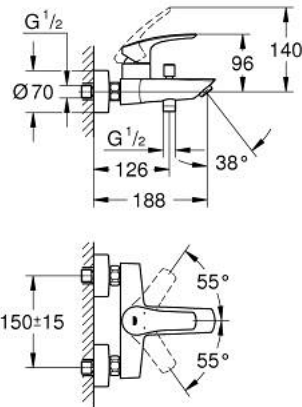

### 33 300 003 EUROSMART SINGLE-LEVER BATH MIXER 1/2"

#### PRODUCT DESCRIPTION

- wall mounted
- metal lever
- GROHE SilkMove 35 mm ceramic cartridge
- adjustable flow rate limiter
- with temperature limiter
- GROHE Long-Life finish
- automatic diverter: bath/shower
- mousseur
- integrated non-return valve in shower outlet
- S-unions
- metal wall escutcheons
- protected against backflow
- professional edition

## 33 300 003 EUROSMART SINGLE-LEVER BATH MIXER 1/2"

### SPARE PARTS

- 1: Lever (Spare part-nr. 48550000)
- 2: Cartridge (Spare part-nr. 46374000)
- 3: Diverter knob (Spare part-nr. 64309000)
- 4: Mousseur (Spare part-nr. 13941000)
- 5: Diverter (Spare part-nr. 65655000)
- 6: Non-return valve (Spare part-nr. 08565000)
- 7: S-union (Spare part-nr. 12662000)
- 8: Extension 3/4", 20 mm (Spare part-nr. 0713000M)\*
- 9: Socket Spanner (Spare part-nr. 19332000)\*
- 10: Special spanner (Spare part-nr. 19377000)\*