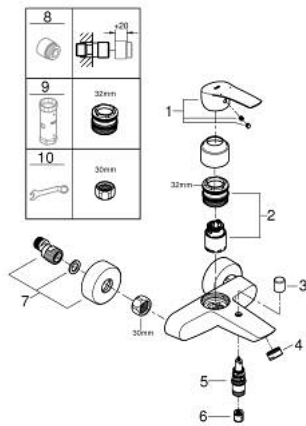

### 33 300 003 EUROSMART SINGLE-LEVER BATH MIXER 1/2"

#### PRODUCT DESCRIPTION

- wall mounted
- metal lever
- GROHE SilkMove 35 mm ceramic cartridge
- adjustable flow rate limiter
- with temperature limiter
- GROHE Long-Life finish
- automatic diverter: bath/shower
- mousseur
- integrated non-return valve in shower outlet
- S-unions
- metal wall escutcheons
- protected against backflow
- professional edition

## 33 300 003 EUROSMART SINGLE-LEVER BATH MIXER 1/2"

### SPARE PARTS

- 1: Lever (Spare part-nr. 48550000)
- 2: Cartridge (Spare part-nr. 46374000)
- 3: Diverter knob (Spare part-nr. 64309000)
- 4: Mousseur (Spare part-nr. 13941000)
- 5: Diverter (Spare part-nr. 65655000)
- 6: Non-return valve (Spare part-nr. 08565000)
- 7: S-union (Spare part-nr. 12662000)
- 8: Extension 3/4", 20 mm (Spare part-nr. 0713000M)\*
- 9: Socket Spanner (Spare part-nr. 19332000)\*
- 10: Special spanner (Spare part-nr. 19377000)\*