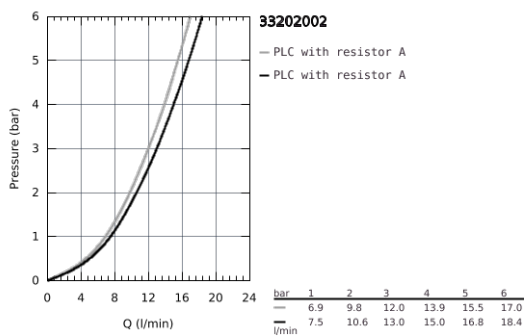

33 202 002 EUROSMART SINGLE-LEVER SINK MIXER 1/2"

PRODUCT DESCRIPTION

- high spout
- monobloc installation
- GROHE StarLight finish
- GROHE SilkMove 35 mm ceramic cartridge
- integrated temperature limiter
- mousseur
- adjustable flow rate limiter
- swivel tubular spout
- adjustable swivel area 0° / 150° / 360°
- flexible connection hoses
- rapid installation system

33 202 002 **EUROSMART SINGLE-LEVER SINK MIXER 1/2"**

33 202 002 EUROSMART SINGLE-LEVER SINK MIXER 1/2"

SPARE PARTS, September 2019 – now

- 1: Lever (Order-nr. 46897000)
 - 2: Shield for cross handle (Order-nr. 46492000)
 - 3: Screw ring (Order-nr. 46815000)
 - 4: Cartridge (Order-nr. 46374000)
 - 5: Biflo spout (Order-nr. 13372000)
 - 5.1: O-Ring $\varnothing 13,5 \times \varnothing 2,75$ (Order-nr. 0128500M)
 - 5.2: Safety ring (Order-nr. 4826600M)
 - 5.3: Flow restrictor (Order-nr. 06574000)
 - 6: Shank mounting kit (Order-nr. 46249000)
 - 7: Support plate (Order-nr. 05334000)
 - 8: Socket Spanner (Order-nr. 19332000)*
 - 9: Mounting wrench (Order-nr. 19017000)*
- * Optional accessories