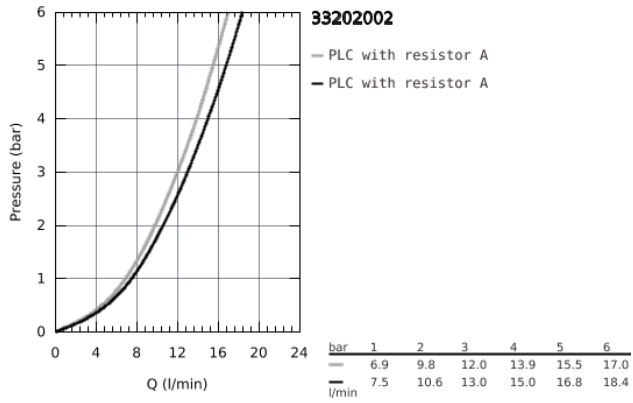

33 202 002 EUROSMART SINGLE-LEVER SINK MIXER 1/2"

PRODUCT DESCRIPTION

- high spout
- monobloc installation
- GROHE StarLight finish
- GROHE SilkMove 35 mm ceramic cartridge
- integrated temperature limiter
- mousseur
- adjustable flow rate limiter
- swivel tubular spout
- adjustable swivel area 0° / 150° / 360°
- flexible connection hoses
- rapid installation system

33 202 002 **EUROSMART SINGLE-LEVER SINK MIXER 1/2"**

33 202 002 EUROSMART SINGLE-LEVER SINK MIXER 1/2"

SPARE PARTS, September 2019 – now

- 1: Lever (Order-nr. 46897000)
 - 2: Shield for cross handle (Order-nr. 46492000)
 - 3: Screw ring (Order-nr. 46815000)
 - 4: Cartridge (Order-nr. 46374000)
 - 5: Biflo spout (Order-nr. 13372000)
 - 5.1: O-Ring $\varnothing 13,5 \times \varnothing 2,75$ (Order-nr. 0128500M)
 - 5.2: Safety ring (Order-nr. 4826600M)
 - 5.3: Flow restrictor (Order-nr. 06574000)
 - 6: Shank mounting kit (Order-nr. 46249000)
 - 7: Support plate (Order-nr. 05334000)
 - 8: Socket Spanner (Order-nr. 19332000)*
 - 9: Mounting wrench (Order-nr. 19017000)*
- * Optional accessories