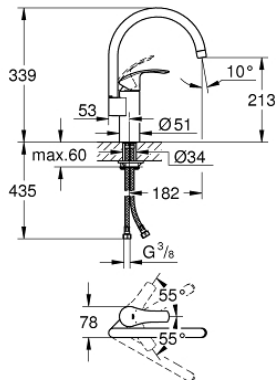

33 202 002 EUROSMART SINGLE-LEVER SINK MIXER 1/2"

PRODUCT DESCRIPTION

- high spout
- monobloc installation
- GROHE StarLight finish
- GROHE SilkMove 35 mm ceramic cartridge
- integrated temperature limiter
- mousseur
- adjustable flow rate limiter
- swivel tubular spout
- adjustable swivel area 0° / 150° / 360°
- flexible connection hoses
- rapid installation system

33 202 002 **EUROSMART SINGLE-LEVER SINK MIXER 1/2"**

33 202 002 EUROSMART SINGLE-LEVER SINK MIXER 1/2"

SPARE PARTS, September 2019 – now

- 1: Lever (Order-nr. 46897000)
 - 2: Shield for cross handle (Order-nr. 46492000)
 - 3: Screw ring (Order-nr. 46815000)
 - 4: Cartridge (Order-nr. 46374000)
 - 5: Biflo spout (Order-nr. 13372000)
 - 5.1: O-Ring $\varnothing 13,5 \times \varnothing 2,75$ (Order-nr. 0128500M)
 - 5.2: Safety ring (Order-nr. 4826600M)
 - 5.3: Flow restrictor (Order-nr. 06574000)
 - 6: Shank mounting kit (Order-nr. 46249000)
 - 7: Support plate (Order-nr. 05334000)
 - 8: Socket Spanner (Order-nr. 19332000)*
 - 9: Mounting wrench (Order-nr. 19017000)*
- * Optional accessories