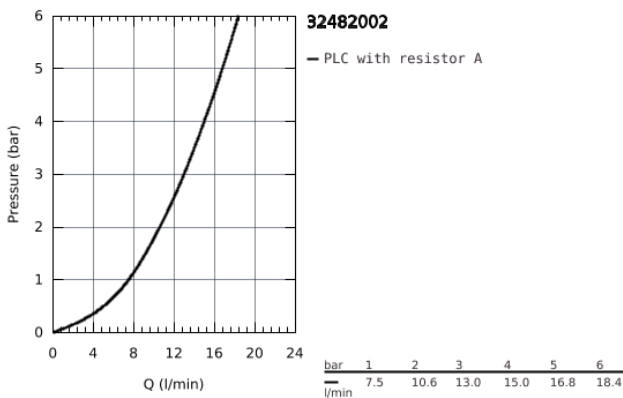

32 482 002 **EUROSMART SINGLE-LEVER SINK MIXER 1/2"**

PRODUCT DESCRIPTION

- wall mounted
- GROHE StarLight finish
- GROHE SilkMove 35 mm ceramic cartridge
- mousseur
- adjustable flow rate limiter
- swivel area 360°
- swivel tubular spout
- projection 186 mm
- integrated temperature limiter
- S-unions

32 482 002 EUROSMART SINGLE-LEVER SINK MIXER 1/2"

SPARE PARTS

- 1: Lever (Order-nr. 46898000)
 - 2: Cap (Order-nr. 46899000)
 - 3: Cartridge (Order-nr. 46374000)
 - 4: C-spout (Order-nr. 13371000)
 - 4.1: Mousseur (Order-nr. 06574000)
 - 4.2: Sealing washer \varnothing 13.5 x \varnothing 2.75 (Order-nr. 0128500M)
 - 4.3: Safety ring (Order-nr. 0485300M)
 - 5: Screw connection 1/2" (Order-nr. 45044000)
 - 6: S-union (Order-nr. 12075000)
 - 6.1: Seal (Order-nr. 0138600M)
 - 6.2: Escutcheon (Order-nr. 0221000M)
 - 7: Extension 3/4", 20 mm (Order-nr. 0713000M)*
- * Optional accessories