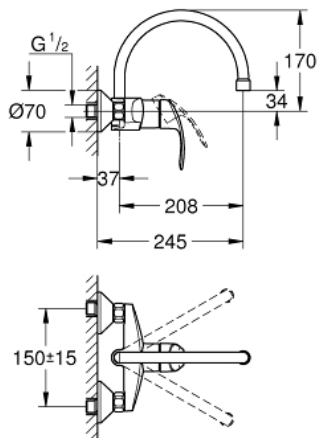

32 482 002 **EUROSMART SINGLE-LEVER SINK MIXER 1/2"**

PRODUCT DESCRIPTION

- wall mounted
- GROHE StarLight finish
- GROHE SilkMove 35 mm ceramic cartridge
- mousseur
- adjustable flow rate limiter
- swivel area 360°
- swivel tubular spout
- projection 186 mm
- integrated temperature limiter
- S-unions

32 482 002 EUROSMART SINGLE-LEVER SINK MIXER 1/2"

SPARE PARTS

- 1: Lever (Order-nr. 46898000)
 - 2: Cap (Order-nr. 46899000)
 - 3: Cartridge (Order-nr. 46374000)
 - 4: C-spout (Order-nr. 13371000)
 - 4.1: Mousseur (Order-nr. 06574000)
 - 4.2: Sealing washer \varnothing 13.5 x \varnothing 2.75 (Order-nr. 0128500M)
 - 4.3: Safety ring (Order-nr. 0485300M)
 - 5: Screw connection 1/2" (Order-nr. 45044000)
 - 6: S-union (Order-nr. 12075000)
 - 6.1: Seal (Order-nr. 0138600M)
 - 6.2: Escutcheon (Order-nr. 0221000M)
 - 7: Extension 3/4", 20 mm (Order-nr. 0713000M)*
- * Optional accessories