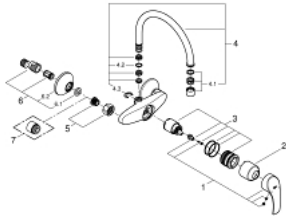

32 482 002 **EUROSMART SINGLE-LEVER SINK MIXER 1/2"**

PRODUCT DESCRIPTION

- wall mounted
- GROHE StarLight finish
- GROHE SilkMove 35 mm ceramic cartridge
- mousseur
- adjustable flow rate limiter
- swivel area 360°
- swivel tubular spout
- projection 186 mm
- integrated temperature limiter
- S-unions

32 482 002 EUROSMART SINGLE-LEVER SINK MIXER 1/2"

SPARE PARTS

- 1: Lever (Order-nr. 46898000)
 - 2: Cap (Order-nr. 46899000)
 - 3: Cartridge (Order-nr. 46374000)
 - 4: C-spout (Order-nr. 13371000)
 - 4.1: Mousseur (Order-nr. 06574000)
 - 4.2: Sealing washer \varnothing 13.5 x \varnothing 2.75 (Order-nr. 0128500M)
 - 4.3: Safety ring (Order-nr. 0485300M)
 - 5: Screw connection 1/2" (Order-nr. 45044000)
 - 6: S-union (Order-nr. 12075000)
 - 6.1: Seal (Order-nr. 0138600M)
 - 6.2: Escutcheon (Order-nr. 0221000M)
 - 7: Extension 3/4", 20 mm (Order-nr. 0713000M)*
- * Optional accessories