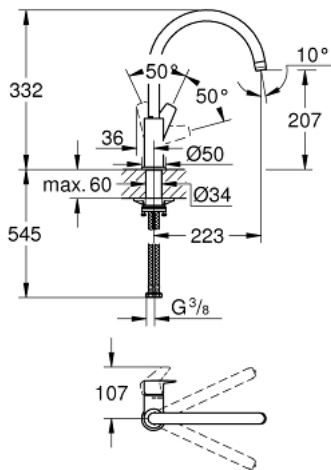

### 31 367 001 BAUEDGE SINGLE-LEVER SINK MIXER 1/2"

#### PRODUCT DESCRIPTION

- high spout
- GROHE StarLight finish
- GROHE Longlife 28 mm ceramic cartridge
- GROHE Zero isolated inner water ways - lead and nickel free within the faucet
- swivel tubular spout
- swivel area 360°
- flexible connection hoses
- GROHE FastFixation Plus installation system
- for installation on a 60 mm worktop fixation set 48 384 000 is needed

31 367 001 **BAUEDGE SINGLE-LEVER SINK MIXER 1/2"**

**SPARE PARTS**

1: Cartridge (Order-nr. 46963000)

2: Mousseur (Order-nr. 13967000)

3: Mounting set (Order-nr. 48477000)

4: Shank fastening assembly (Order-nr. 48384000)\*