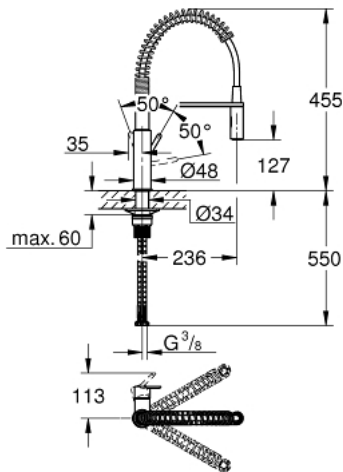

## 30 361 000 GET SINGLE-LEVER SINK MIXER 1/2"

### PRODUCT DESCRIPTION

- GROHE StarLight chrome finish
- GROHE SilkMove 28 mm ceramic cartridge
- with integrated temperature limiter
- professional spray
- diverter: laminar spray/SpeedClean shower jet
- automatic return to laminar spray
- swivel spout
- swivel area 360°
- protected against backflow
- flexible connection hoses
- GROHE FastFixation installation system

### SPARE PARTS

- 1: Lever (Order-nr. 48414000)
- 2: Cartridge (Order-nr. 46963000)
- 3: Hand shower (Order-nr. 48413000)
- 3.1: Non-return valve (Order-nr. 08565000)
- 3.2: Flow straightener (Order-nr. 48275000)
- 4: Shower hose (Order-nr. 46871000)
- 5: Non-return valve (Order-nr. 08567000)
- 6: Support plate (Order-nr. 05334000)
- 7: Mounting set (Order-nr. 48477000)