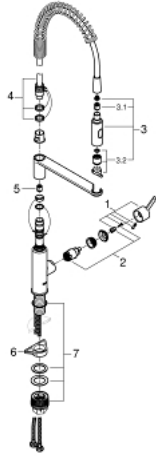

## 30 361 000 GET SINGLE-LEVER SINK MIXER 1/2"

### PRODUCT DESCRIPTION

- GROHE StarLight chrome finish
- GROHE SilkMove 28 mm ceramic cartridge
- with integrated temperature limiter
- professional spray
- diverter: laminar spray/SpeedClean shower jet
- automatic return to laminar spray
- swivel spout
- swivel area 360°
- protected against backflow
- flexible connection hoses
- GROHE FastFixation installation system

### SPARE PARTS

- 1: Lever (Order-nr. 48414000)
- 2: Cartridge (Order-nr. 46963000)
- 3: Hand shower (Order-nr. 48413000)
- 3.1: Non-return valve (Order-nr. 08565000)
- 3.2: Flow straightener (Order-nr. 48275000)
- 4: Shower hose (Order-nr. 46871000)
- 5: Non-return valve (Order-nr. 08567000)
- 6: Support plate (Order-nr. 05334000)
- 7: Mounting set (Order-nr. 48477000)