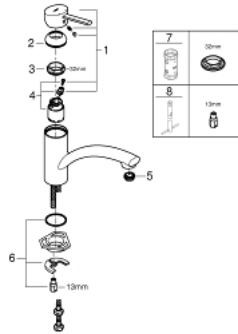

30 358 000 SWIFT SINGLE-LEVER SINK MIXER 1/2"

PRODUCT DESCRIPTION

- Colour: Chrome
- monobloc installation
- Lead and Nickel Free Inner Water Ways
- GROHE SilkMove 35 mm ceramic cartridge
- integrated temperature limiter
- GROHE Long-Life finish
- adjustable flow rate limiter
- swivel cast spout
- swivel area 140°
- mousseur with coin slot for tool free replacement
- flexible connection hoses
- GROHE FastFixation installation system
- GROHE QuickTool included

30 358 000 SWIFT SINGLE-LEVER SINK MIXER 1/2"

SPARE PARTS, January 2018 – now

- 1: Lever (Spare part-nr. 48415000)
- 2: Shield for cross handle (Spare part-nr. 46492000)
- 3: Screw ring (Spare part-nr. 46815000)
- 4: Cartridge (Spare part-nr. 46374000)
- 5: Flow straightener (Spare part-nr. 48264000)
- 6: Shank mounting kit (Spare part-nr. 46249000)
- 7: Socket Spanner (Spare part-nr. 19332000)*
- 8: Mounting wrench (Spare part-nr. 19017000)*