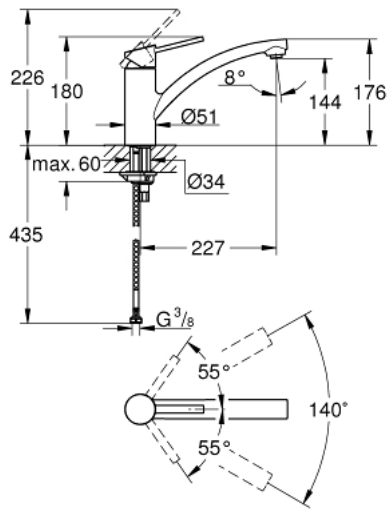

30 358 000 SWIFT SINGLE-LEVER SINK MIXER 1/2"

PRODUCT DESCRIPTION

- Colour: Chrome
- monobloc installation
- Lead and Nickel Free Inner Water Ways
- GROHE SilkMove 35 mm ceramic cartridge
- integrated temperature limiter
- GROHE Long-Life finish
- adjustable flow rate limiter
- swivel cast spout
- swivel area 140°
- mousseur with coin slot for tool free replacement
- flexible connection hoses
- GROHE FastFixation installation system
- GROHE QuickTool included

30 358 000 SWIFT SINGLE-LEVER SINK MIXER 1/2"

SPARE PARTS, January 2018 – now

- 1: Lever (Spare part-nr. 48415000)
- 2: Shield for cross handle (Spare part-nr. 46492000)
- 3: Screw ring (Spare part-nr. 46815000)
- 4: Cartridge (Spare part-nr. 46374000)
- 5: Flow straightener (Spare part-nr. 48264000)
- 6: Shank mounting kit (Spare part-nr. 46249000)
- 7: Socket Spanner (Spare part-nr. 19332000)*
- 8: Mounting wrench (Spare part-nr. 19017000)*