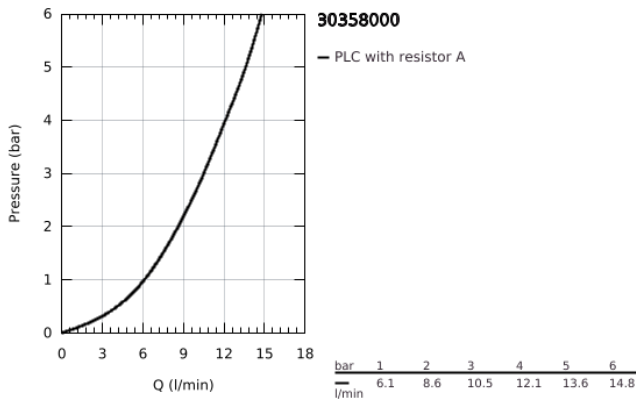

30 358 000 SWIFT SINGLE-LEVER SINK MIXER 1/2"

PRODUCT DESCRIPTION

- Colour: Chrome
- monobloc installation
- Lead and Nickel Free Inner Water Ways
- GROHE SilkMove 35 mm ceramic cartridge
- integrated temperature limiter
- GROHE Long-Life finish
- adjustable flow rate limiter
- swivel cast spout
- swivel area 140°
- mousseur with coin slot for tool free replacement
- flexible connection hoses
- GROHE FastFixation installation system
- GROHE QuickTool included

30 358 000 SWIFT SINGLE-LEVER SINK MIXER 1/2"

SPARE PARTS, January 2018 – now

- 1: Lever (Spare part-nr. 48415000)
- 2: Shield for cross handle (Spare part-nr. 46492000)
- 3: Screw ring (Spare part-nr. 46815000)
- 4: Cartridge (Spare part-nr. 46374000)
- 5: Flow straightener (Spare part-nr. 48264000)
- 6: Shank mounting kit (Spare part-nr. 46249000)
- 7: Socket Spanner (Spare part-nr. 19332000)*
- 8: Mounting wrench (Spare part-nr. 19017000)*