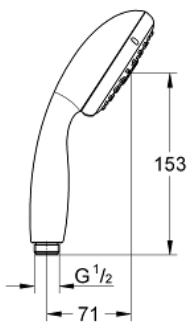

28 419 00F TEMPESTA 100 HAND SHOWER 3 SPRAYS

PRODUCT DESCRIPTION

- GROHE Rain O2, Rain, Massage
- GROHE EcoJoy 7.6 l/min flow limiter
- GROHE DreamSpray perfect spray pattern
- GROHE StarLight chrome finish
- SpeedClean anti-lime system
- Inner WaterGuide for a longer life
- ShockProof silicone ring prevents damages caused by shower falling
- universal mounting system, fitting all standard shower hoses
- suitable for instantaneous heater

28 419 00F TEMPESTA 100 HAND SHOWER 3 SPRAYS

SPARE PARTS

1: Dirt strainer (Order-nr. 0700200M)