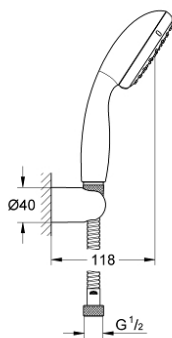

27 803 10F TEMPESTA 100 WALL HOLDER SET 2 SPRAYS

PRODUCT DESCRIPTION

- hand shower Tempesta 100
- wall shower holder (28 605)
- not adjustable
- Relexaflex hose 1500 mm 1/2"x1/2" (28 151)
- GROHE EcoJoy 5.7 l/min. flow limiter
- GROHE DreamSpray perfect spray pattern
- GROHE StarLight chrome finish
- SpeedClean anti-lime system
- Inner WaterGuide for a longer life
- ShockProof silicone ring prevents damages caused by shower falling
- suitable for instantaneous heater

27 803 10F TEMPESTA 100 WALL HOLDER SET 2 SPRAYS

SPARE PARTS

1: Dirt strainer (Order-nr. 0700200M)