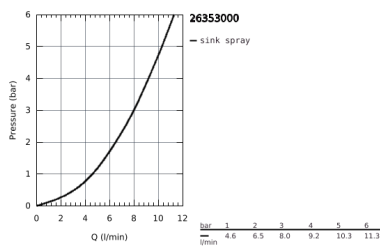

26 353 000 TEMPESTA-F TRIGGER SPRAY 30 WALL HOLDER SET 1 SPRAY

PRODUCT DESCRIPTION

- Consisting of:
- hand shower with trigger control (27 512 001)
- wall shower holder (28 605)
- Silverflex Longlife shower hose 1500 mm (26 346)
- GROHE StarLight chrome finish
- SpeedClean anti-limescale system
- Inner WaterGuide for a longer life
- Twistfree preventing the hose from twisting
- Please refer to local norms regarding installation.