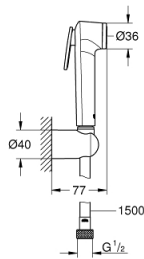

26 353 000 TEMPESTA-F TRIGGER SPRAY 30 WALL HOLDER SET 1 SPRAY

PRODUCT DESCRIPTION

- Consisting of:
- hand shower with trigger control (27 512 001)
- wall shower holder (28 605)
- Silverflex Longlife shower hose 1500 mm (26 346)
- GROHE StarLight chrome finish
- SpeedClean anti-limescale system
- Inner WaterGuide for a longer life
- Twistfree preventing the hose from twisting
- Please refer to local norms regarding installation.