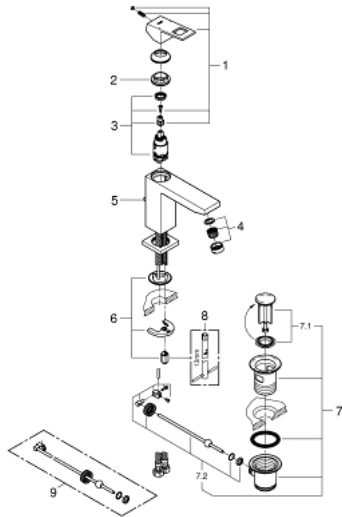

23 445 000 EUROCUBE SINGLE-LEVER BASIN MIXER 1/2" M-SIZE

PRODUCT DESCRIPTION

- GROHE SilkMove 28 mm ceramic cartridge
- with temperature limiter
- GROHE StarLight chrome finish
- GROHE EcoJoy SpeedClean mousseur 5.7 l/min
- GROHE FastFixation Plus installation system
- pop-up waste set 1 1/4"
- flexible connection hoses

Certificate NF - Classement E00 Ch3 A3 U3

23 445 000 **EUROCUBE SINGLE-LEVER BASIN MIXER 1/2"**
M-SIZE

SPARE PARTS

- 1: Lever (Order-nr. 46786000)
- 2: Fitting ring (Order-nr. 46715000)
- 3: Cartridge (Order-nr. 46580000)
- 4: Mousseur (Order-nr. 48159000)
- 5: Pop-up rod (Order-nr. 46787000)
- 6: Shank mounting kit (Order-nr. 46645000)
- 7: Waste set 1 1/4" (Order-nr. 28910000)
- 7.1: Plug (Order-nr. 07182000)
- 7.2: Eccentric rod (Order-nr. 07052000)
- 8: Mounting wrench (Order-nr. 19017000)*
- 9: Eccentric rod (Order-nr. 07341000)*
- * Optional accessories