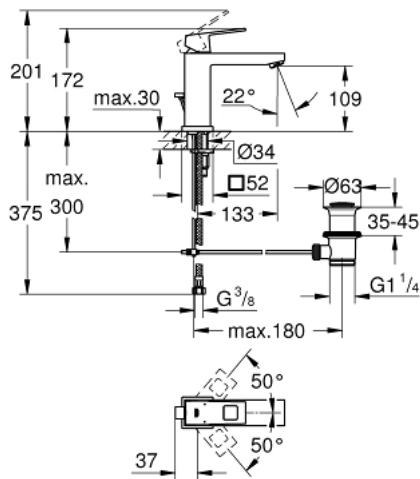

23 445 000 EUROCUBE SINGLE-LEVER BASIN MIXER 1/2" M-SIZE

PRODUCT DESCRIPTION

- GROHE SilkMove 28 mm ceramic cartridge
- with temperature limiter
- GROHE StarLight chrome finish
- GROHE EcoJoy SpeedClean mousseur 5.7 l/min
- GROHE FastFixation Plus installation system
- pop-up waste set 1 1/4"
- flexible connection hoses

Certificate NF - Classement E00 Ch3 A3 U3

23 445 000 **EUROCUBE SINGLE-LEVER BASIN MIXER 1/2"**
M-SIZE

SPARE PARTS

- 1: Lever (Order-nr. 46786000)
- 2: Fitting ring (Order-nr. 46715000)
- 3: Cartridge (Order-nr. 46580000)
- 4: Mousseur (Order-nr. 48159000)
- 5: Pop-up rod (Order-nr. 46787000)
- 6: Shank mounting kit (Order-nr. 46645000)
- 7: Waste set 1 1/4" (Order-nr. 28910000)
- 7.1: Plug (Order-nr. 07182000)
- 7.2: Eccentric rod (Order-nr. 07052000)
- 8: Mounting wrench (Order-nr. 19017000)*
- 9: Eccentric rod (Order-nr. 07341000)*
- * Optional accessories