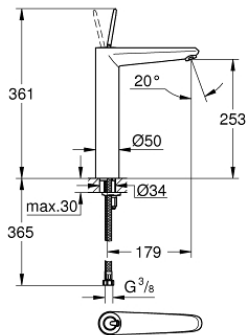

23 428 000 **EURODISC JOY BASIN MIXER 1/2"**
XL-SIZE

PRODUCT DESCRIPTION

- Colour: Chrome
 - monobloc installation
 - metal lever
 - for free-standing basins
 - GROHE FeatherControl Joystick cartridge
 - GROHE Water Saving - Less water, perfect flow
 - maximum flow rate (at 3 bar): 5 l/min
 - SpeedClean mousseur
 - GROHE Long-Life finish
 - GROHE FastFixation Plus installation system
 - smooth body
-
- flexible connection hoses

23 428 000 **EURODISC JOY BASIN MIXER 1/2"**
XL-SIZE

SPARE PARTS, August 2013 – now

- 1: Lever (Spare part-nr. 46906000)
 - 2: Cartridge (Spare part-nr. 46907000)
 - 3: Shank mounting kit (Spare part-nr. 46645000)
 - 4: Flow restrictor (Spare part-nr. 48159000)
 - 5: Mounting wrench (Spare part-nr. 19017000)*
- * Optional accessories