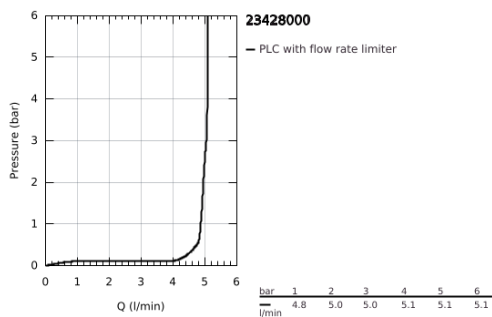

23 428 000 **EURODISC JOY BASIN MIXER 1/2"**
XL-SIZE

PRODUCT DESCRIPTION

- Colour: Chrome
 - monobloc installation
 - metal lever
 - for free-standing basins
 - GROHE FeatherControl Joystick cartridge
 - GROHE Water Saving - Less water, perfect flow
 - maximum flow rate (at 3 bar): 5 l/min
 - SpeedClean mousseur
 - GROHE Long-Life finish
 - GROHE FastFixation Plus installation system
 - smooth body
-
- flexible connection hoses

23 428 000 **EURODISC JOY BASIN MIXER 1/2"**
XL-SIZE

SPARE PARTS, August 2013 – now

- 1: Lever (Spare part-nr. 46906000)
 - 2: Cartridge (Spare part-nr. 46907000)
 - 3: Shank mounting kit (Spare part-nr. 46645000)
 - 4: Flow restrictor (Spare part-nr. 48159000)
 - 5: Mounting wrench (Spare part-nr. 19017000)*
- * Optional accessories