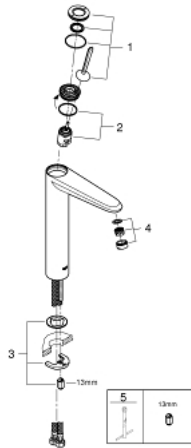

23 428 000 **EURODISC JOY BASIN MIXER 1/2"**
XL-SIZE

PRODUCT DESCRIPTION

- Colour: Chrome
 - monobloc installation
 - metal lever
 - for free-standing basins
 - GROHE FeatherControl Joystick cartridge
 - GROHE Water Saving - Less water, perfect flow
 - maximum flow rate (at 3 bar): 5 l/min
 - SpeedClean mousseur
 - GROHE Long-Life finish
 - GROHE FastFixation Plus installation system
 - smooth body
-
- flexible connection hoses

23 428 000 **EURODISC JOY BASIN MIXER 1/2"**
XL-SIZE

SPARE PARTS, August 2013 – now

- 1: Lever (Spare part-nr. 46906000)
 - 2: Cartridge (Spare part-nr. 46907000)
 - 3: Shank mounting kit (Spare part-nr. 46645000)
 - 4: Flow restrictor (Spare part-nr. 48159000)
 - 5: Mounting wrench (Spare part-nr. 19017000)*
- * Optional accessories