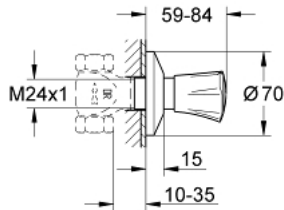

19 854 001 COSTA L CONCEALED VALVE EXPOSED PART

PRODUCT DESCRIPTION

- for concealed valves 29 800 1/2", 29 802 3/4", 29 805 1"
- installation depth infinitely adjustable
- 10 - 35 mm
- metal handle
- heat insulated
- marking: blue
- escutcheon
- GROHE StarLight chrome finish

19 854 001 COSTA L CONCEALED VALVE EXPOSED PART

SPARE PARTS

1: Handle (Order-nr. 45994000)

1.1: Snap insert (Order-nr. 0538600M)

2: Sleeve 1/2" (Order-nr. 06688000)

3: Extension for spindle (Order-nr. 45201000)

3.1: Clip (Order-nr. 0256900M)

4: Escutcheon (Order-nr. 06386000)

5: Extension for volume control (Order-nr. 45565000)*

6: Screw for Costa/Avina products (Order-nr. 48013000)*

* Optional accessories