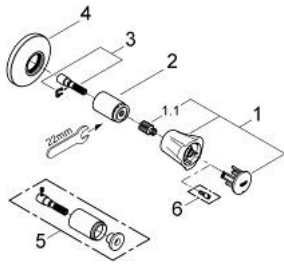

19 854 001 COSTA L CONCEALED VALVE EXPOSED PART

PRODUCT DESCRIPTION

- for concealed valves 29 800 1/2", 29 802 3/4", 29 805 1"
- installation depth infinitely adjustable
- 10 - 35 mm
- metal handle
- heat insulated
- marking: blue
- escutcheon
- GROHE StarLight chrome finish

19 854 001 COSTA L CONCEALED VALVE EXPOSED PART

SPARE PARTS

1: Handle (Order-nr. 45994000)

1.1: Snap insert (Order-nr. 0538600M)

2: Sleeve 1/2" (Order-nr. 06688000)

3: Extension for spindle (Order-nr. 45201000)

3.1: Clip (Order-nr. 0256900M)

4: Escutcheon (Order-nr. 06386000)

5: Extension for volume control (Order-nr. 45565000)*

6: Screw for Costa/Avina products (Order-nr. 48013000)*

* Optional accessories