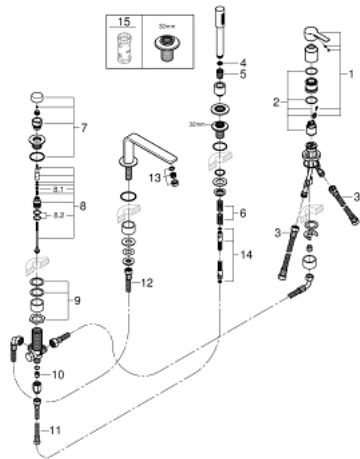

19 577 001 LINEARE 4-HOLE SINGLE-LEVER BATH COMBINATION

PRODUCT DESCRIPTION

- Colour: Chrome
- GROHE SilkMove 35 mm ceramic cartridge
- with temperature limiter
- GROHE Long-Life finish
- pre-assembled spout fixing
- single lever mixer operating element
- metal lever
- bath inlet with mousseur
- diverter bath/shower
- metal stick hand shower
- metal shower hose 2000 mm (always chrome for any colour of the set)
- flexible connection hoses
- connection for shower hose
- protected against backflow
- for use with 29 037 000

19 577 001 LINEARE 4-HOLE SINGLE-LEVER BATH COMBINATION

SPARE PARTS, July 2016 – now

- 1: Lever (Spare part-nr. 46983000)
 - 2: Cartridge (Spare part-nr. 46374000)
 - 3: Connecting hose (Spare part-nr. 07227000)
 - 4: Strainer (Spare part-nr. 0700200M)
 - 5: connector 8 x 15 mm (Spare part-nr. 08864000)
 - 6: Compression spring (Spare part-nr. 00869000)
 - 7: Diverter knob (Spare part-nr. 46721000)
 - 8: Diverter (Spare part-nr. 45443000)
 - 8.1: O-Ring $\varnothing 6 \times \varnothing 2$ (Spare part-nr. 0128300M)
 - 8.2: O-Ring (Spare part-nr. 0120500M)
 - 9: Repl.kit f.shank fastening 3/4" (Spare part-nr. 45444000)
 - 10: Non-return valve (Spare part-nr. 08565000)
 - 11: Connecting hose (Spare part-nr. 07300000)
 - 12: Connecting hose (Spare part-nr. 48018000)
 - 13: Flow restrictor (Spare part-nr. 13941000)
 - 14: Metal hose (Spare part-nr. 28146000)
 - 15: Socket Spanner (Spare part-nr. 19332000)*
- * Optional accessories