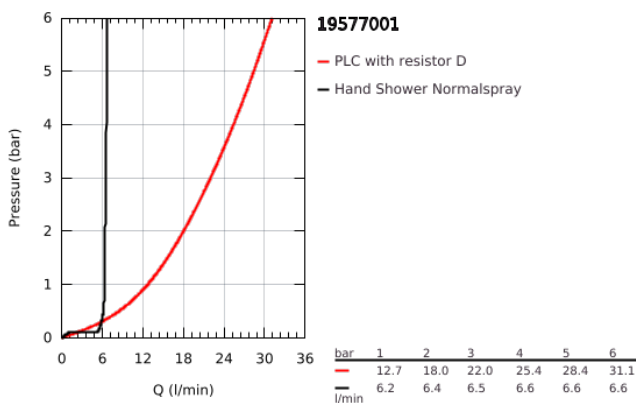

19 577 001 LINEARE 4-HOLE SINGLE-LEVER BATH COMBINATION

PRODUCT DESCRIPTION

- Colour: Chrome
- GROHE SilkMove 35 mm ceramic cartridge
- with temperature limiter
- GROHE Long-Life finish
- pre-assembled spout fixing
- single lever mixer operating element
- metal lever
- bath inlet with mousseur
- diverter bath/shower
- metal stick hand shower
- metal shower hose 2000 mm (always chrome for any colour of the set)
- flexible connection hoses
- connection for shower hose
- protected against backflow
- for use with 29 037 000

19 577 001 LINEARE 4-HOLE SINGLE-LEVER BATH COMBINATION

SPARE PARTS, July 2016 – now

- 1: Lever (Spare part-nr. 46983000)
 - 2: Cartridge (Spare part-nr. 46374000)
 - 3: Connecting hose (Spare part-nr. 07227000)
 - 4: Strainer (Spare part-nr. 0700200M)
 - 5: connector 8 x 15 mm (Spare part-nr. 08864000)
 - 6: Compression spring (Spare part-nr. 00869000)
 - 7: Diverter knob (Spare part-nr. 46721000)
 - 8: Diverter (Spare part-nr. 45443000)
 - 8.1: O-Ring $\varnothing 6 \times \varnothing 2$ (Spare part-nr. 0128300M)
 - 8.2: O-Ring (Spare part-nr. 0120500M)
 - 9: Repl.kit f.shank fastening 3/4" (Spare part-nr. 45444000)
 - 10: Non-return valve (Spare part-nr. 08565000)
 - 11: Connecting hose (Spare part-nr. 07300000)
 - 12: Connecting hose (Spare part-nr. 48018000)
 - 13: Flow restrictor (Spare part-nr. 13941000)
 - 14: Metal hose (Spare part-nr. 28146000)
 - 15: Socket Spanner (Spare part-nr. 19332000)*
- * Optional accessories