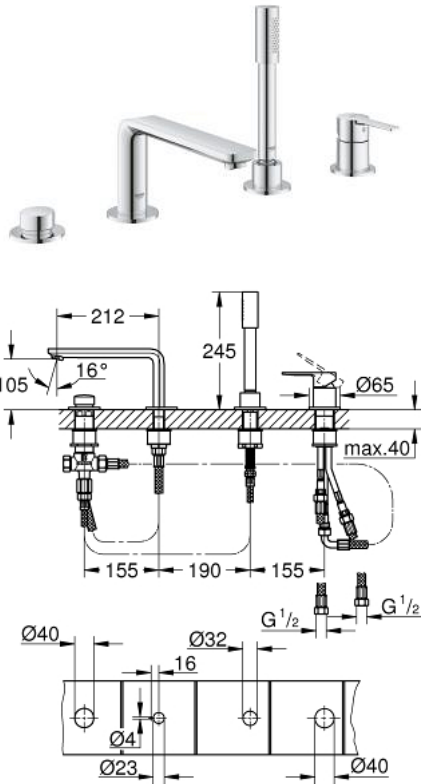

19 577 001 LINEARE 4-HOLE SINGLE-LEVER BATH COMBINATION

PRODUCT DESCRIPTION

- Colour: Chrome
- GROHE SilkMove 35 mm ceramic cartridge
- with temperature limiter
- GROHE Long-Life finish
- pre-assembled spout fixing
- single lever mixer operating element
- metal lever
- bath inlet with mousseur
- diverter bath/shower
- metal stick hand shower
- metal shower hose 2000 mm (always chrome for any colour of the set)
- flexible connection hoses
- connection for shower hose
- protected against backflow
- for use with 29 037 000

19 577 001 LINEARE 4-HOLE SINGLE-LEVER BATH COMBINATION

SPARE PARTS, July 2016 – now

- 1: Lever (Spare part-nr. 46983000)
 - 2: Cartridge (Spare part-nr. 46374000)
 - 3: Connecting hose (Spare part-nr. 07227000)
 - 4: Strainer (Spare part-nr. 0700200M)
 - 5: connector 8 x 15 mm (Spare part-nr. 08864000)
 - 6: Compression spring (Spare part-nr. 00869000)
 - 7: Diverter knob (Spare part-nr. 46721000)
 - 8: Diverter (Spare part-nr. 45443000)
 - 8.1: O-Ring $\varnothing 6 \times \varnothing 2$ (Spare part-nr. 0128300M)
 - 8.2: O-Ring (Spare part-nr. 0120500M)
 - 9: Repl.kit f.shank fastening 3/4" (Spare part-nr. 45444000)
 - 10: Non-return valve (Spare part-nr. 08565000)
 - 11: Connecting hose (Spare part-nr. 07300000)
 - 12: Connecting hose (Spare part-nr. 48018000)
 - 13: Flow restrictor (Spare part-nr. 13941000)
 - 14: Metal hose (Spare part-nr. 28146000)
 - 15: Socket Spanner (Spare part-nr. 19332000)*
- * Optional accessories