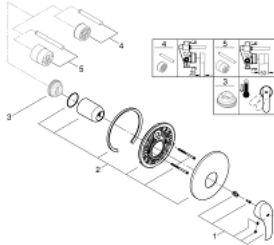

19 451 002 EUROSMART SINGLE-LEVER SHOWER MIXER TRIM

PRODUCT DESCRIPTION

- set for final installation for
- 33 961 000, 33 962 000, 33 963 000, 33 964 000, 33 965 000, 33 966 000, 35 501 000
- without concealed body
- metal lever
- GROHE Long-Life Shine durable sparkling sheen
- GROHE FastFixation covered fixing
- escutcheon- and shaft-sealing
- metal wall escutcheon

19 451 002 EUROSMART SINGLE-LEVER SHOWER MIXER TRIM

SPARE PARTS, October 2013 – now

- 1: Lever (Spare part-nr. 46903000)
- 2: Escutcheon (Spare part-nr. 46904000)
- 3: Temperature limiter (Spare part-nr. 46308000)*
- 4: Extension set (Spare part-nr. 46191000)*
- 5: Extension set (Spare part-nr. 46343000)*