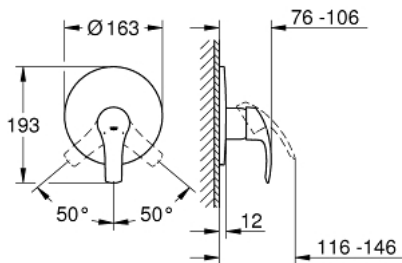

19 451 002 EUROSMART SINGLE-LEVER SHOWER MIXER TRIM

PRODUCT DESCRIPTION

- set for final installation for
- 33 961 000, 33 962 000, 33 963 000, 33 964 000, 33 965 000, 33 966 000, 35 501 000
- without concealed body
- metal lever
- GROHE Long-Life Shine durable sparkling sheen
- GROHE FastFixation covered fixing
- escutcheon- and shaft-sealing
- metal wall escutcheon

19 451 002 EUROSMART SINGLE-LEVER SHOWER MIXER TRIM

SPARE PARTS, October 2013 – now

- 1: Lever (Spare part-nr. 46903000)
- 2: Escutcheon (Spare part-nr. 46904000)
- 3: Temperature limiter (Spare part-nr. 46308000)*
- 4: Extension set (Spare part-nr. 46191000)*
- 5: Extension set (Spare part-nr. 46343000)*