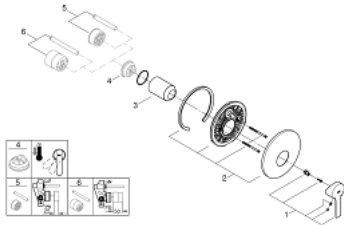

## 19 296 001 LINEARE SINGLE-LEVER SHOWER MIXER TRIM

### PRODUCT DESCRIPTION

- Colour: Chrome
- set for final installation for  
33 961 000, 33 962 000, 33 963 000, 33 964 000, 33 965 000, 33 966 000,  
35 501 000
- without concealed body
- metal lever
- GROHE Long-Life finish
- escutcheon- and shaft-sealing
- metal escutcheon
- covered fixing

### SPARE PARTS, March 2017 – now

- 1: Lever (Spare part-nr. 46988000)
- 2: Escutcheon (Spare part-nr. 46904000)
- 3: Shield for cross handle (Spare part-nr. 09038000)
- 4: Temperature limiter (Spare part-nr. 46375000)\*
- 5: Extension set (Spare part-nr. 46191000)\*
- 6: Extension set (Spare part-nr. 46343000)\*