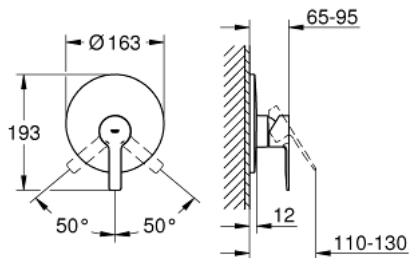

## 19 296 001 LINEARE SINGLE-LEVER SHOWER MIXER TRIM

### PRODUCT DESCRIPTION

- Colour: Chrome
- set for final installation for  
33 961 000, 33 962 000, 33 963 000, 33 964 000, 33 965 000, 33 966 000,  
35 501 000
- without concealed body
- metal lever
- GROHE Long-Life finish
- escutcheon- and shaft-sealing
- metal escutcheon
- covered fixing